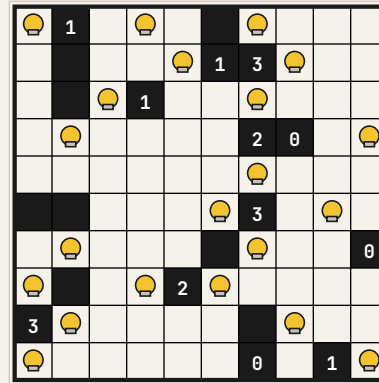

Light Up (Akari) – Pack 75

Puzzle 1 (10×10)

Puzzle 2 (10×10)

Puzzle 3 (10×10)

Puzzle 4 (10×10)

Light Up (Akari) – Pack 75

Puzzle 5 (10×10)

Puzzle 6 (10×10)

Puzzle 7 (10×10)

Puzzle 8 (10×10)

Answer Key

Puzzle 1

Puzzle 2

Puzzle 3

Puzzle 4

Puzzle 5