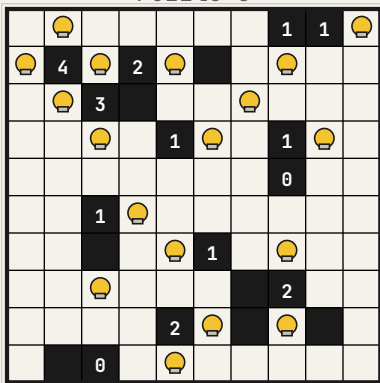

Light Up (Akari) – Pack 75

Puzzle 1 (10×10)

Puzzle 2 (10×10)

Puzzle 3 (10×10)

Puzzle 4 (10×10)

Light Up (Akari) – Pack 75

Puzzle 5 (10×10)

Puzzle 6 (10×10)

Puzzle 7 (10×10)

Puzzle 8 (10×10)

Answer Key

Puzzle 1

Puzzle 2

Puzzle 3

Puzzle 4

Puzzle 5