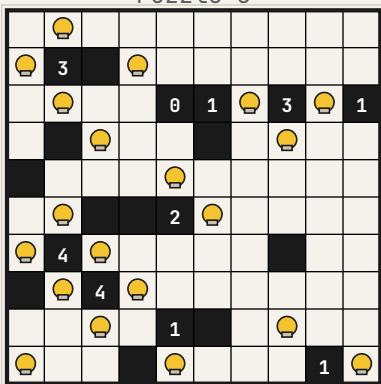

Light Up (Akari) – Pack 41

Puzzle 1 (10×10)

Puzzle 2 (10×10)

Puzzle 3 (10×10)

Puzzle 4 (10×10)

Light Up (Akari) – Pack 41

Puzzle 5 (10×10)

Puzzle 6 (10×10)

Puzzle 7 (10×10)

Puzzle 8 (10×10)

Answer Key

Puzzle 1

Puzzle 2

Puzzle 3

Puzzle 4

Puzzle 5