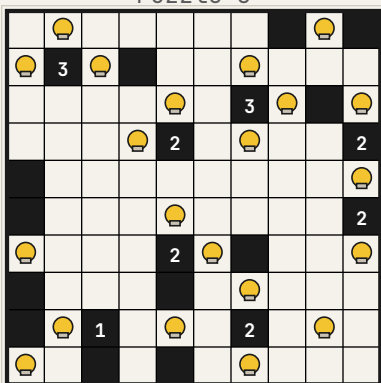

Light Up (Akari) – Pack 41

Puzzle 1 (10×10)

Puzzle 2 (10×10)

Puzzle 3 (10×10)

Puzzle 4 (10×10)

Light Up (Akari) – Pack 41

Puzzle 5 (10×10)

Puzzle 6 (10×10)

Puzzle 7 (10×10)

Puzzle 8 (10×10)

Answer Key

Puzzle 1

Puzzle 2

Puzzle 3

Puzzle 4

Puzzle 5