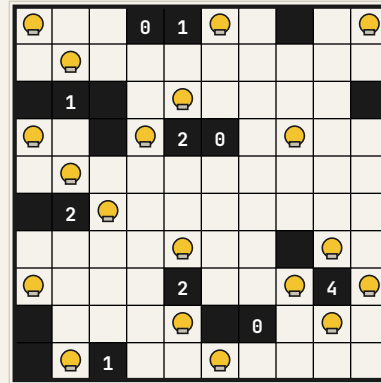

Light Up (Akari) – Pack 41

Puzzle 1 (10×10)

Puzzle 2 (10×10)

Puzzle 3 (10×10)

Puzzle 4 (10×10)

Light Up (Akari) – Pack 41

Puzzle 5 (10×10)

Puzzle 6 (10×10)

Puzzle 7 (10×10)

Puzzle 8 (10×10)

Answer Key

Puzzle 1

Puzzle 2

Puzzle 3

Puzzle 4

Puzzle 5