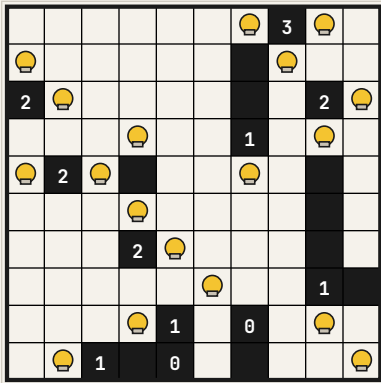

Light Up (Akari) – Pack 41

Puzzle 1 (10×10)

Puzzle 2 (10×10)

Puzzle 3 (10×10)

Puzzle 4 (10×10)

Light Up (Akari) – Pack 41

Puzzle 5 (10×10)

Puzzle 6 (10×10)

Puzzle 7 (10×10)

Puzzle 8 (10×10)

Answer Key

Puzzle 1

Puzzle 2

Puzzle 3

Puzzle 4

Puzzle 5