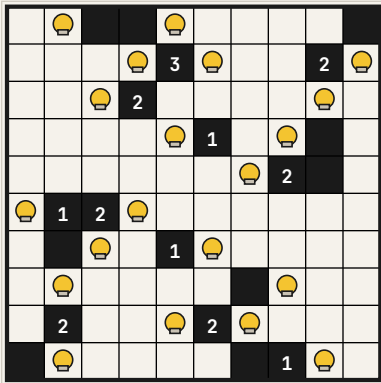

Light Up (Akari) – Pack 37

Puzzle 1 (10×10)

Puzzle 2 (10×10)

Puzzle 3 (10×10)

Puzzle 4 (10×10)

Light Up (Akari) – Pack 37

Puzzle 5 (10×10)

Puzzle 6 (10×10)

Puzzle 7 (10×10)

Puzzle 8 (10×10)

Answer Key

Puzzle 1

Puzzle 2

Puzzle 3

Puzzle 4

Puzzle 5