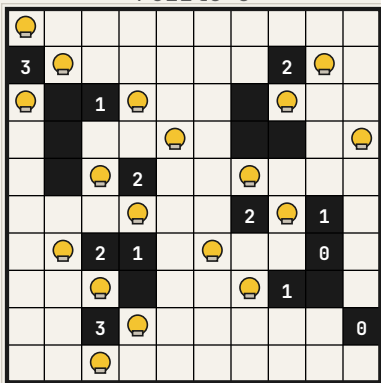

Light Up (Akari) – Pack 37

Puzzle 1 (10×10)

Puzzle 2 (10×10)

Puzzle 3 (10×10)

Puzzle 4 (10×10)

Light Up (Akari) – Pack 37

Puzzle 5 (10×10)

Puzzle 6 (10×10)

Puzzle 7 (10×10)

Puzzle 8 (10×10)

Answer Key

Puzzle 1

Puzzle 2

Puzzle 3

Puzzle 4

Puzzle 5