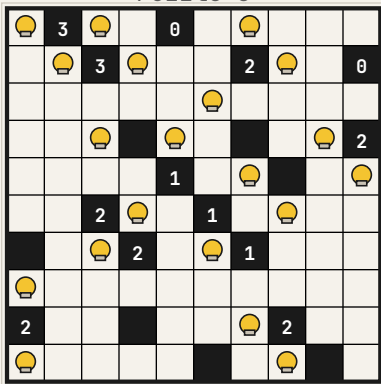

Light Up (Akari) – Pack 37

Puzzle 1 (10×10)

Puzzle 2 (10×10)

Puzzle 3 (10×10)

Puzzle 4 (10×10)

Light Up (Akari) – Pack 37

Puzzle 5 (10×10)

Puzzle 6 (10×10)

Puzzle 7 (10×10)

Puzzle 8 (10×10)

Answer Key

Puzzle 1

Puzzle 2

Puzzle 3

Puzzle 4

Puzzle 5