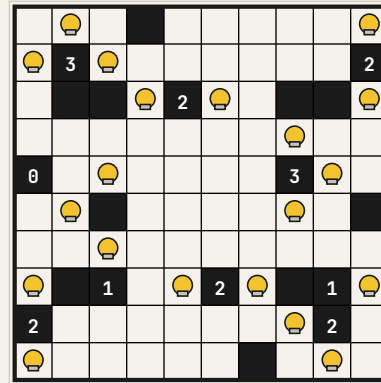

Light Up (Akari) – Pack 37

Puzzle 1 (10×10)

Puzzle 2 (10×10)

Puzzle 3 (10×10)

Puzzle 4 (10×10)

Light Up (Akari) – Pack 37

Puzzle 5 (10×10)

Puzzle 6 (10×10)

Puzzle 7 (10×10)

Puzzle 8 (10×10)

Answer Key

Puzzle 1

Puzzle 2

Puzzle 3

Puzzle 4

Puzzle 5