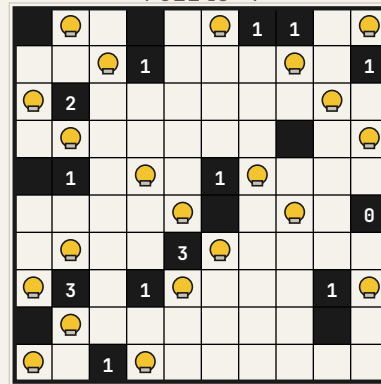

Light Up (Akari) – Pack 37

Puzzle 1 (10×10)

Puzzle 2 (10×10)

Puzzle 3 (10×10)

Puzzle 4 (10×10)

Light Up (Akari) – Pack 37

Puzzle 5 (10×10)

Puzzle 6 (10×10)

Puzzle 7 (10×10)

Puzzle 8 (10×10)

Answer Key

Puzzle 1

Puzzle 2

Puzzle 3

Puzzle 4

Puzzle 5